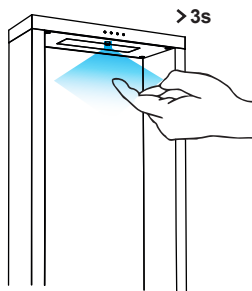

AXIS

DESIGNED IN ITALY BY FRANCO PAGLIARINI

1.

2.

3.

4.

5.

< 50LUX