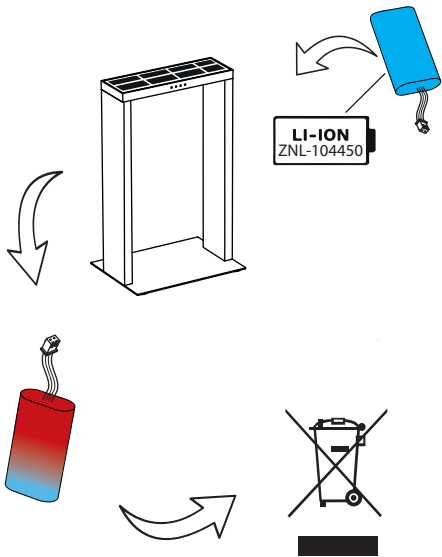

AXIS

DESIGNED IN ITALY BY FRANCO PAGLIARINI

1.

2.

3.

4.

5.

< 50LUX