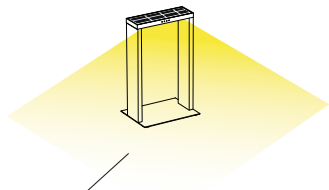

AXIS

DESIGNED IN ITALY BY FRANCO PAGLIARINI

1.

2.

3.

4.

5.

< 50LUX